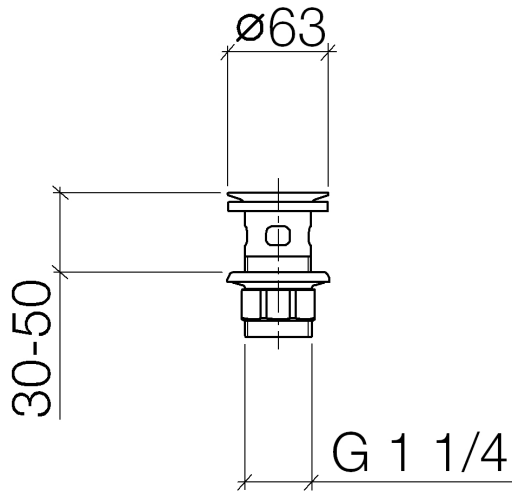

10 105 970

Fits: IMO, LULU, MADISON, MEM, TARA,
CL.1, LISSÉ, VAIA, META, CYO

	Chrome	10 105 970-00
	Brushed Platinum	10 105 970-06
	Platinum	10 105 970-08
	Durabross (23kt Gold)	10 105 970-09
	Dark Chrome	10 105 970-19
	Light Gold	10 105 970-26
	Brushed Light Gold	10 105 970-27
	Brushed Durabross (23kt Gold)	10 105 970-28
	Matte Black	10 105 970-33
	Brushed Bronze	10 105 970-42
	Brushed Champagne (22kt Gold)	10 105 970-46
	Champagne (22kt Gold)	10 105 970-47
	Brushed Chrome	10 105 970-93
	Brushed Dark Platinum	10 105 970-99

Grated waste 1 1/4" - Chrome

IMO

10 105 970

Only suitable for basins with an overflow.

10 105 970

10 105 970

Parts for other finishes can be found here: Brushed Platinum

Spare parts list

No.	Item Number	Name	Quantity used	Delivery time
1	09 11 01 027-00	cup	1	-
Spare part can no longer be ordered, please order the replacement item				
2	09 14 05 039 90	seal	1	2
3	09 14 03 025 90	seal	1	2
4	09 23 10 020-00	nut	1	60